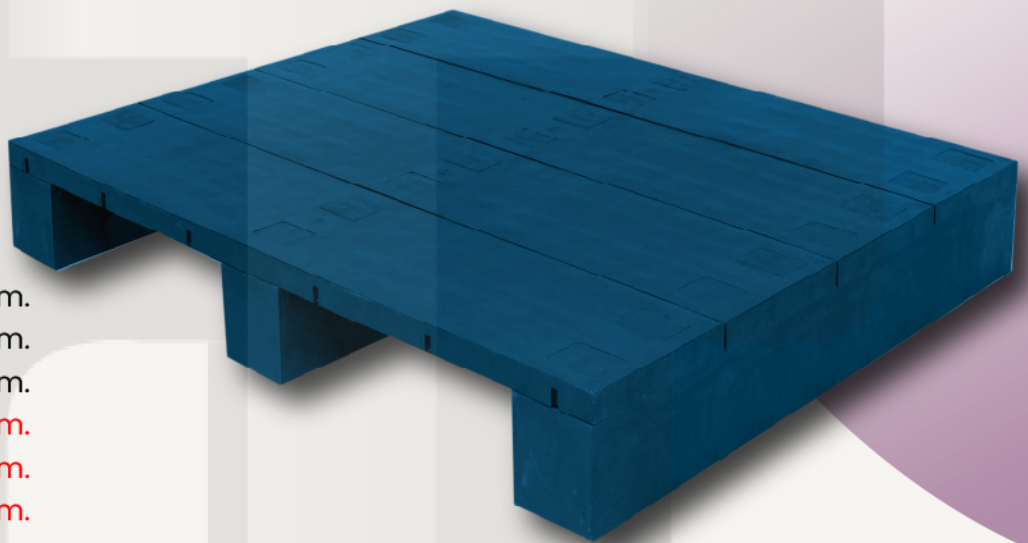

Standard pallets are available in the following sizes :

MODEL SE 21

**PROVIDES VALUE FOR LONG-TERM INVESTMENT
CAN BE REPAIRED, REDUCING COSTS BY 10% PER YEAR**

PLASTIC PALLET

Dimensions

800 x 1200 x 135 mm.
1000 x 1200 x 135 mm.
1200 x 1200 x 135 mm.
800 x 1000 x 135 mm.
1000 x 1000 x 135 mm.
1200 x 1000 x 135 mm.

MORE THAN INNOVATION

MODEL SE 41

PLASTIC PALLET

Dimensions

800 x 1200 x 165 mm.
1000 x 1200 x 165 mm.
1200 x 1200 x 165 mm.
800 x 1000 x 165 mm.
1000 x 1000 x 165 mm.
1200 x 1000 x 165 mm.